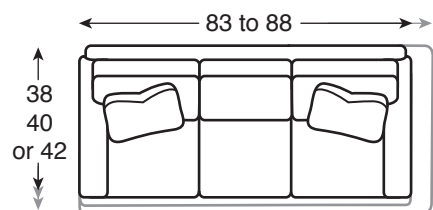

1 SELECT YOUR FRAME (MEASUREMENTS):

All PROFILES frames, except the Sectionals and Chaises are available as 38", 40", or 42" depths. Sectional frames are available as 40", 42" depths and Chaises are available as 68" or 71" depths. Sectional Corner Sofas are available as 91" or 94" widths. Wedge armless sofas are available as 70" or 74" widths. Keep in mind that certain arm choices may change the width of the piece you are creating. Width varies based on arm selection. **Please refer to the Variable Width By Arm Type Chart on the back. Or refer to the same chart in the PROFILES price list.**

8001 | Large Sofa
overall: w 83 - 88 d 38, 40, 42 h 35.5
inside: w 74 d 19, 22, 25 h 15.5
seat: 20 arm: 23.75

8002 | Sofa
overall: w 77 - 81.5 d 38, 40, 42 h 35.5
inside: w 74 d 19, 22, 25 h 15.5
seat: 20 arm: 23.75

8003 | Apartment Sofa
overall: w 71 - 75.5 d 38, 40, 42 h 35.5
inside: w 74 d 19, 22, 25 h 15.5
seat: 20 arm: 23.75

8004 | Love Seat
overall: w 59 - 64 d 38, 40, 42 h 35.5
inside: w 50 d 19, 22, 25 h 15.5
seat: 20 arm: 23.75

8005 | Love Seat
overall: w 53 - 58 d 38, 40, 42 h 35.5
inside: w 44 d 19, 22, 25 h 15.5
seat: 20 arm: 23.75

8006 | Chair
overall: w 31 - 36 d 38, 40, 42 h 35.5
inside: w 22 d 19, 22, 25 h 15.5
seat: 20 arm: 23.75