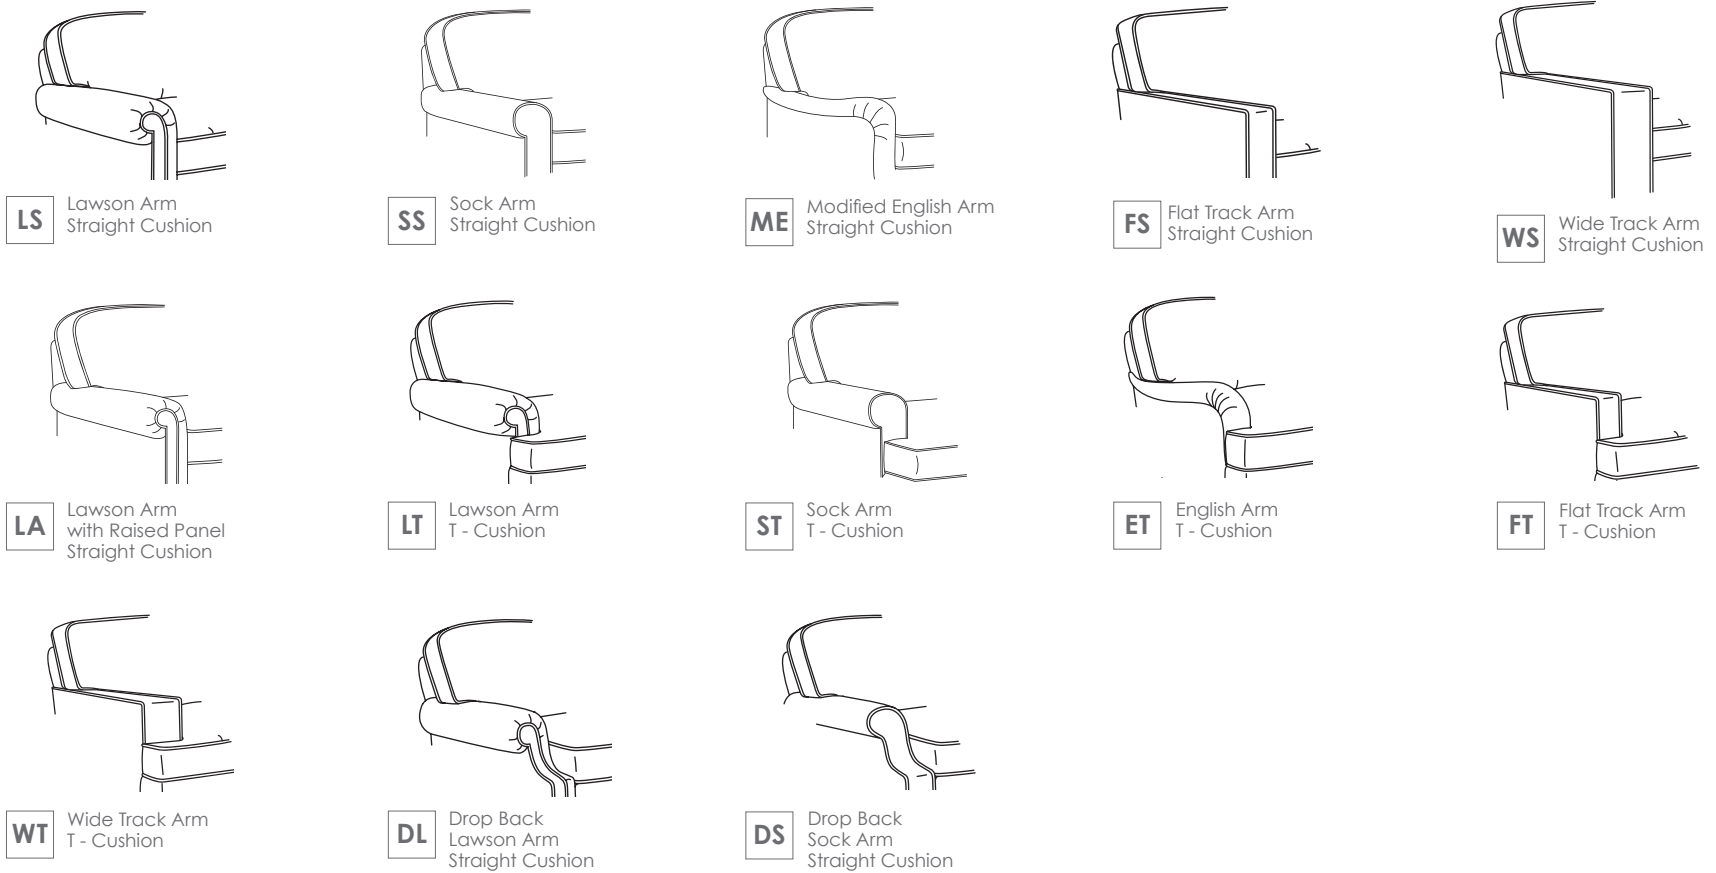

8017 | RAF Chaise
overall: w 27.5 - 30 d 68, 71 h 35.5
inside: w 23 d 50, 53 h 15.5
seat: 20 arm: 23.75
ARM LENGTH BASED ON DEPTH:
depth: 68; arm length: 40
depth: 71; arm length: 42
T-Cushion only

8020 | Two Arm Chaise
overall: w 31 - 36 d 68, 71 h 35.5
inside: w 23 d 50, 53 h 15.5
seat: 20 arm: 23.75
ARM LENGTH BASED ON DEPTH:
depth: 68; arm length: 40
depth: 71; arm length: 42
T-Cushion only

2 SELECT YOUR DEPTH:

- 38" Depth (Inside depth: 19") *Sectionals are not available in 38" depth
- 40" Depth (Inside depth: 22") *Chaises are only available in 68" or 71" depths
- 42" Depth (Inside depth: 25")

3 SELECT YOUR ARM: Width varies by arm selection.
Please refer to PROFILES price list for the Variable Width by Arm Chart.

4 SELECT YOUR BACK:

*Must select LOOSE or SEMI-Attached for Loose Box Back and Loose Knife Edge Back.
**Sectionals not available in Tight Boxed Back.