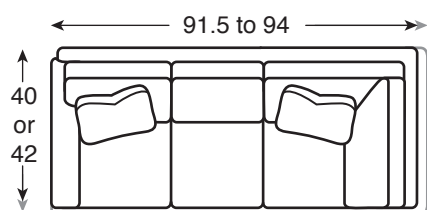

8003 | Apartment Sofa
overall: w 71 - 75.5 d 38, 40, 42 h 35.5
inside: w 74 d 19, 22, 25 h 15.5
seat: 20 arm: 23.75

8004 | Love Seat
overall: w 59 - 64 d 38, 40, 42 h 35.5
inside: w 50 d 19, 22, 25 h 15.5
seat: 20 arm: 23.75

8005 | Love Seat
overall: w 53 - 58 d 38, 40, 42 h 35.5
inside: w 44 d 19, 22, 25 h 15.5
seat: 20 arm: 23.75

8006 | Chair
overall: w 31 - 36 d 38, 40, 42 h 35.5
inside: w 22 d 19, 22, 25 h 15.5
seat: 20 arm: 23.75

8006SW | Swivel Chair
overall: w 31 - 36 d 38, 40, 42 h 35.5
inside: w 22 d 19, 22, 25 h 15.5
seat: 20 arm: 23.75

8006SG | Swivel Glider
overall: w 31 - 36 d 38, 40, 42 h 35.5
inside: w 22 d 19, 22, 25 h 15.5
seat: 20 arm: 23.75

8007 | Ottoman
overall: w 28.5 d 20.5 h 19

8008 | LAF Sofa
overall: w 73.5 - 76 d 40, 42 h 35.5
inside: w 69 d 22, 25 h 15.5
seat: 20 arm: 23.75

8010 | LAF Corner Sofa
overall: w 91.5 - 94 d 40, 42 h 35.5
inside: w 84, 87 d 22, 25 h 15.5
seat: 20 arm: 23.75