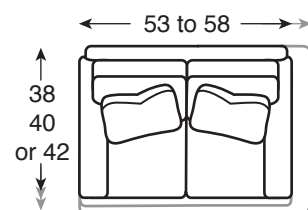

1 SELECT YOUR FRAME (MEASUREMENTS):

All PROFILES frames, except the Sectionals and Chaises are available as 38", 40", or 42" depths. Sectional frames are available as 40", 42" depths and Chaises are available as 68" or 71" depths. Sectional Corner Sofas are available as 91" or 94" widths. Wedge armless sofas are available as 70" or 74" widths. Keep in mind that certain arm choices may change the width of the piece you are creating. Width varies based on arm selection. **Please refer to the Variable Width By Arm Type Chart on the back. Or refer to the same chart in the PROFILES price list.**

8001 | Large Sofa
overall: w 83 - 88 d 38, 40, 42 h 35.5
inside: w 74 d 19, 22, 25 h 15.5
seat: 20 arm: 23.75

8002 | Sofa
overall: w 77 - 81.5 d 38, 40, 42 h 35.5
inside: w 74 d 19, 22, 25 h 15.5
seat: 20 arm: 23.75

8003 | Apartment Sofa
overall: w 71 - 75.5 d 38, 40, 42 h 35.5
inside: w 74 d 19, 22, 25 h 15.5
seat: 20 arm: 23.75

8004 | Love Seat
overall: w 59 - 64 d 38, 40, 42 h 35.5
inside: w 50 d 19, 22, 25 h 15.5
seat: 20 arm: 23.75

8005 | Love Seat
overall: w 53 - 58 d 38, 40, 42 h 35.5
inside: w 44 d 19, 22, 25 h 15.5
seat: 20 arm: 23.75

8006 | Chair
overall: w 31 - 36 d 38, 40, 42 h 35.5
inside: w 22 d 19, 22, 25 h 15.5
seat: 20 arm: 23.75