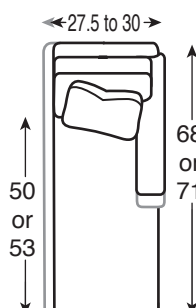

8012 | Armless Sofa
overall: w 69 d 40, 42 h 35.5
inside: w 69 d 22, 25 h 15.5
seat: 20

8015 | Armless Love Seat
overall: w 46 d 40, 42 h 35.5
inside: w 46 d 22, 25 h 15.5
seat: 20

8018 | Corner Chair
overall: w 40, 42 d 40, 42 h 35.5
inside: w 22 d 22, 25 h 15.5
seat: 20

8013 | LAF Love Seat
overall: w 50.5 - 53 d 40, 42 h 35.5
inside: w 46 d 22, 25 h 15.5
seat: 20 arm: 23.75

8014 | RAF Love Seat
overall: w 50.5 - 53 d 40, 42 h 35.5
inside: w 46 d 22, 25 h 15.5
seat: 20 arm: 23.75

8019 | Armless Wedge
overall: w 70, 74 d 40, 42 h 35.5
inside: d 22, 25 h 15.5
seat: 20

8016 | LAF Chaise
overall: w 27.5 - 30 d 68, 71 h 35.5
inside: w 23 d 50, 53 h 15.5
seat: 20 arm: 23.75
ARM LENGTH BASED ON DEPTH:
depth: 68; arm length: 40
depth: 71; arm length: 42
T-Cushion only

8017 | RAF Chaise
overall: w 27.5 - 30 d 68, 71 h 35.5
inside: w 23 d 50, 53 h 15.5
seat: 20 arm: 23.75
ARM LENGTH BASED ON DEPTH:
depth: 68; arm length: 40
depth: 71; arm length: 42
T-Cushion only

8020 | Two Arm Chaise
overall: w 31 - 36 d 68, 71 h 35.5
inside: w 23 d 50, 53 h 15.5
seat: 20 arm: 23.75
ARM LENGTH BASED ON DEPTH:
depth: 68; arm length: 40
depth: 71; arm length: 42
T-Cushion only