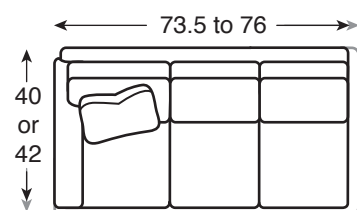

8003 | Apartment Sofa
overall: w 71 - 75.5 d 38, 40, 42 h 35.5
inside: w 74 d 19, 22, 25 h 15.5
seat: 20 arm: 23.75

8004 | Love Seat
overall: w 59 - 64 d 38, 40, 42 h 35.5
inside: w 50 d 19, 22, 25 h 15.5
seat: 20 arm: 23.75

8005 | Love Seat
overall: w 53 - 58 d 38, 40, 42 h 35.5
inside: w 44 d 19, 22, 25 h 15.5
seat: 20 arm: 23.75

8006 | Chair
overall: w 31 - 36 d 38, 40, 42 h 35.5
inside: w 22 d 19, 22, 25 h 15.5
seat: 20 arm: 23.75

8006SW | Swivel Chair
overall: w 31 - 36 d 38, 40, 42 h 35.5
inside: w 22 d 19, 22, 25 h 15.5
seat: 20 arm: 23.75

8006SG | Swivel Glider
overall: w 31 - 36 d 38, 40, 42 h 35.5
inside: w 22 d 19, 22, 25 h 15.5
seat: 20 arm: 23.75

8007 | Ottoman
overall: w 28.5 d 20.5 h 19

8008 | LAF Sofa
overall: w 73.5 - 76 d 40, 42 h 35.5
inside: w 69 d 22, 25 h 15.5
seat: 20 arm: 23.75

8010 | LAF Corner Sofa
overall: w 91.5 - 94 d 40, 42 h 35.5
inside: w 84, 87 d 22, 25 h 15.5
seat: 20 arm: 23.75