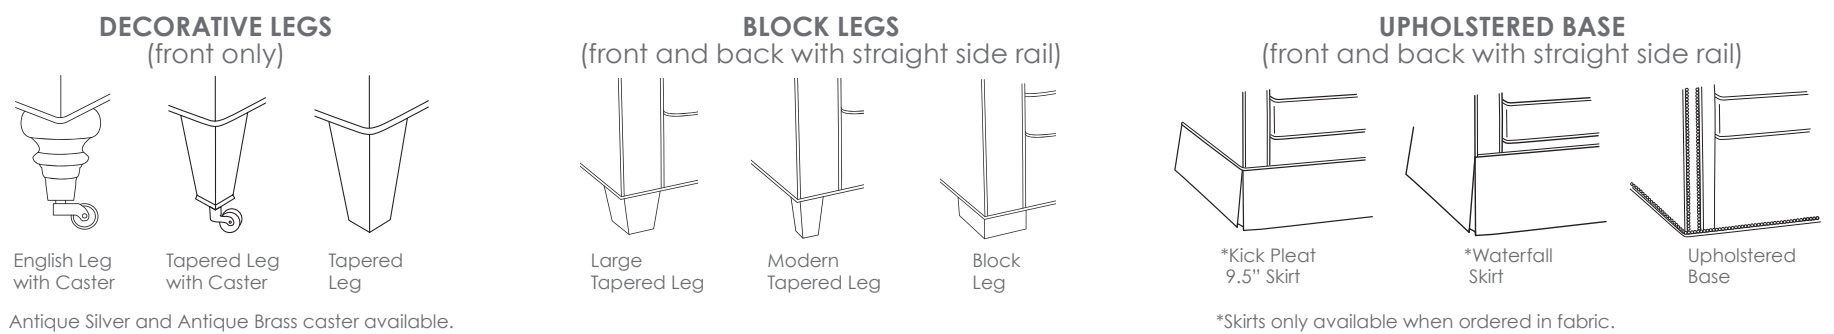

2 SELECT YOUR DEPTH:

- 38" Depth (Inside depth: 19") *Sectionals are not available in 38" depth
- 40" Depth (Inside depth: 22") *Chaises are only available in 68" or 71" depths
- 42" Depth (Inside depth: 25")

3 SELECT YOUR ARM: Width varies by arm selection.
Please refer to PROFILES price list for the Variable Width by Arm Chart.

4 SELECT YOUR BACK:

*Must select LOOSE or SEMI-Attached for Loose Box Back and Loose Knife Edge Back.
**Sectionals not available in Tight Boxed Back.

5 SELECT YOUR BASE:

Variable Width by Arm Type Chart

6 SELECT YOUR SEAT CUSHION FILL:

- Ultra Down, standard;
- optional:
 - Classic
 - Spring Down
 - 25/75 Down

7 SELECT YOUR BACK CUSHION FILL:

- Blend Down, standard;
- optional:
 - Fiber
 - Luxe Fiber
 - Feather Down
 - 25/75 Down