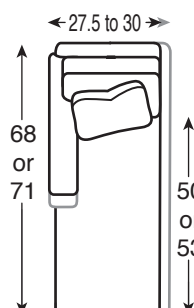

8009 | RAF Sofa
overall: w 73.5 - 76 d 40, 42 h 35.5
inside: w 69 d 22, 25 h 15.5
seat: 20 arm: 23.75

8011 | RAF Corner Sofa
overall: w 91.5 - 94 d 40, 42 h 35.5
inside: w 84, 87 d 22, 25 h 15.5
seat: 20 arm: 23.75

8012 | Armless Sofa
overall: w 69 d 40, 42 h 35.5
inside: w 69 d 22, 25 h 15.5
seat: 20

8015 | Armless Love Seat
overall: w 46 d 40, 42 h 35.5
inside: w 46 d 22, 25 h 15.5
seat: 20

8018 | Corner Chair
overall: w 40, 42 d 40, 42 h 35.5
inside: w 22 d 22, 25 h 15.5
seat: 20

8013 | LAF Love Seat
overall: w 50.5 - 53 d 40, 42 h 35.5
inside: w 46 d 22, 25 h 15.5
seat: 20 arm: 23.75

8014 | RAF Love Seat
overall: w 50.5 - 53 d 40, 42 h 35.5
inside: w 46 d 22, 25 h 15.5
seat: 20 arm: 23.75

8019 | Armless Wedge
overall: w 70, 74 d 40, 42 h 35.5
inside: d 22, 25 h 15.5
seat: 20

8016 | LAF Chaise
overall: w 27.5 - 30 d 68, 71 h 35.5
inside: w 23 d 50, 53 h 15.5
seat: 20 arm: 23.75
ARM LENGTH BASED ON DEPTH:
depth: 68; arm length: 40
depth: 71; arm length: 42
T-Cushion only