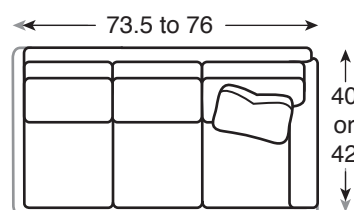

8005 | Love Seat
overall: w 53 - 58 d 38, 40, 42 h 35.5
inside: w 44 d 19, 22, 25 h 15.5
seat: 20 arm: 23.75

8006 | Chair
overall: w 31 - 36 d 38, 40, 42 h 35.5
inside: w 22 d 19, 22, 25 h 15.5
seat: 20 arm: 23.75

8006SW | Swivel Chair
overall: w 31 - 36 d 38, 40, 42 h 35.5
inside: w 22 d 19, 22, 25 h 15.5
seat: 20 arm: 23.75

8006SG | Swivel Glider
overall: w 31 - 36 d 38, 40, 42 h 35.5
inside: w 22 d 19, 22, 25 h 15.5
seat: 20 arm: 23.75

8007 | Ottoman
overall: w 28.5 d 20.5 h 19

8008 | LAF Sofa
overall: w 73.5 - 76 d 40, 42 h 35.5
inside: w 69 d 22, 25 h 15.5
seat: 20 arm: 23.75

8010 | LAF Corner Sofa
overall: w 91.5 - 94 d 40, 42 h 35.5
inside: w 84, 87 d 22, 25 h 15.5
seat: 20 arm: 23.75

8009 | RAF Sofa
overall: w 73.5 - 76 d 40, 42 h 35.5
inside: w 69 d 22, 25 h 15.5
seat: 20 arm: 23.75

8011 | RAF Corner Sofa
overall: w 91.5 - 94 d 40, 42 h 35.5
inside: w 84, 87 d 22, 25 h 15.5
seat: 20 arm: 23.75