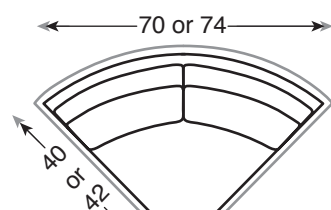

8009 | RAF Sofa
overall: w 73.5 - 76 d 40, 42 h 35.5
inside: w 69 d 22, 25 h 15.5
seat: 20 arm: 23.75

8011 | RAF Corner Sofa
overall: w 91.5 - 94 d 40, 42 h 35.5
inside: w 84, 87 d 22, 25 h 15.5
seat: 20 arm: 23.75

8012 | Armless Sofa
overall: w 69 d 40, 42 h 35.5
inside: w 69 d 22, 25 h 15.5
seat: 20

8015 | Armless Love Seat
overall: w 46 d 40, 42 h 35.5
inside: w 46 d 22, 25 h 15.5
seat: 20

8018 | Corner Chair
overall: w 40, 42 d 40, 42 h 35.5
inside: w 22 d 22, 25 h 15.5
seat: 20

8013 | LAF Love Seat
overall: w 50.5 - 53 d 40, 42 h 35.5
inside: w 46 d 22, 25 h 15.5
seat: 20 arm: 23.75

8014 | RAF Love Seat
overall: w 50.5 - 53 d 40, 42 h 35.5
inside: w 46 d 22, 25 h 15.5
seat: 20 arm: 23.75

8019 | Armless Wedge
overall: w 70, 74 d 40, 42 h 35.5
inside: d 22, 25 h 15.5
seat: 20

8016 | LAF Chaise
overall: w 27.5 - 30 d 68, 71 h 35.5
inside: w 23 d 50, 53 h 15.5
seat: 20 arm: 23.75
ARM LENGTH BASED ON DEPTH:
depth: 68; arm length: 40
depth: 71; arm length: 42
T-Cushion only