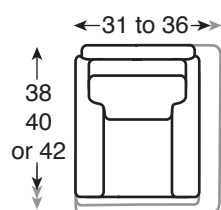

8001 | Large Sofa
overall: w 83 - 88 d 38, 40, 42 h 35.5
inside: w 74 d 19, 22, 25 h 15.5
seat: 20 arm: 23.75

8002 | Sofa
overall: w 77 - 81.5 d 38, 40, 42 h 35.5
inside: w 74 d 19, 22, 25 h 15.5
seat: 20 arm: 23.75

8003 | Apartment Sofa
overall: w 71 - 75.5 d 38, 40, 42 h 35.5
inside: w 74 d 19, 22, 25 h 15.5
seat: 20 arm: 23.75

8004 | Love Seat
overall: w 59 - 64 d 38, 40, 42 h 35.5
inside: w 50 d 19, 22, 25 h 15.5
seat: 20 arm: 23.75

8005 | Love Seat
overall: w 53 - 58 d 38, 40, 42 h 35.5
inside: w 44 d 19, 22, 25 h 15.5
seat: 20 arm: 23.75

8006 | Chair
overall: w 31 - 36 d 38, 40, 42 h 35.5
inside: w 22 d 19, 22, 25 h 15.5
seat: 20 arm: 23.75

8006SW | Swivel Chair
overall: w 31 - 36 d 38, 40, 42 h 35.5
inside: w 22 d 19, 22, 25 h 15.5
seat: 20 arm: 23.75

8006SG | Swivel Glider
overall: w 31 - 36 d 38, 40, 42 h 35.5
inside: w 22 d 19, 22, 25 h 15.5
seat: 20 arm: 23.75