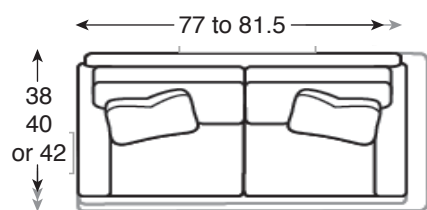

1 SELECT YOUR FRAME (MEASUREMENTS):

All PROFILES frames, except the Sectionals and Chaises are available as 38", 40", or 42" depths. Sectional frames are available as 40", 42" depths and Chaises are available as 68" or 71" depths. Sectional Corner Sofas are available as 91" or 94" widths. Wedge armless sofas are available as 70" or 74" widths. Keep in mind that certain arm choices may change the width of the piece you are creating. Width varies based on arm selection. **Please refer to the Variable Width By Arm Type Chart on the back. Or refer to the same chart in the PROFILES price list.**

8001 | Large Sofa
overall: w 83 - 88 d 38, 40, 42 h 35.5
inside: w 74 d 19, 22, 25 h 15.5
seat: 20 arm: 23.75

8002 | Sofa
overall: w 77 - 81.5 d 38, 40, 42 h 35.5
inside: w 74 d 19, 22, 25 h 15.5
seat: 20 arm: 23.75

8003 | Apartment Sofa
overall: w 71 - 75.5 d 38, 40, 42 h 35.5
inside: w 74 d 19, 22, 25 h 15.5
seat: 20 arm: 23.75

8004 | Love Seat
overall: w 59 - 64 d 38, 40, 42 h 35.5
inside: w 50 d 19, 22, 25 h 15.5
seat: 20 arm: 23.75

8005 | Love Seat
overall: w 53 - 58 d 38, 40, 42 h 35.5
inside: w 44 d 19, 22, 25 h 15.5
seat: 20 arm: 23.75

8006 | Chair
overall: w 31 - 36 d 38, 40, 42 h 35.5
inside: w 22 d 19, 22, 25 h 15.5
seat: 20 arm: 23.75