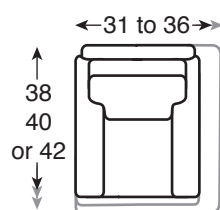

1 SELECT YOUR FRAME (MEASUREMENTS):

All PROFILES frames, except the Sectionals and Chaises are available as 38", 40", or 42" depths. Sectional frames are available as 40", 42" depths and Chaises are available as 68" or 71" depths. Sectional Corner Sofas are available as 91" or 94" widths. Wedge armless sofas are available as 70" or 74" widths. Keep in mind that certain arm choices may change the width of the piece you are creating. Width varies based on arm selection. **Please refer to the Variable Width By Arm Type Chart on the back. Or refer to the same chart in the PROFILES price list.**

8001 | Large Sofa
overall: w 83 - 88 d 38, 40, 42 h 35.5
inside: w 74 d 19, 22, 25 h 15.5
seat: 20 arm: 23.75

8002 | Sofa
overall: w 77 - 81.5 d 38, 40, 42 h 35.5
inside: w 74 d 19, 22, 25 h 15.5
seat: 20 arm: 23.75

8003 | Apartment Sofa
overall: w 71 - 75.5 d 38, 40, 42 h 35.5
inside: w 74 d 19, 22, 25 h 15.5
seat: 20 arm: 23.75

8004 | Love Seat
overall: w 59 - 64 d 38, 40, 42 h 35.5
inside: w 50 d 19, 22, 25 h 15.5
seat: 20 arm: 23.75

8005 | Love Seat
overall: w 53 - 58 d 38, 40, 42 h 35.5
inside: w 44 d 19, 22, 25 h 15.5
seat: 20 arm: 23.75

8006 | Chair
overall: w 31 - 36 d 38, 40, 42 h 35.5
inside: w 22 d 19, 22, 25 h 15.5
seat: 20 arm: 23.75