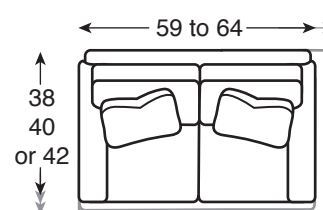

1 SELECT YOUR FRAME (MEASUREMENTS):

All PROFILES frames, except the Sectionals and Chaises are available as 38", 40", or 42" depths. Sectional frames are available as 40", 42" depths and Chaises are available as 68" or 71" depths. Sectional Corner Sofas are available as 91" or 94" widths. Wedge armless sofas are available as 70" or 74" widths. Keep in mind that certain arm choices may change the width of the piece you are creating. Width varies based on arm selection. **Please refer to the Variable Width By Arm Type Chart on the back. Or refer to the same chart in the PROFILES price list.**

8001 | Large Sofa
overall: w 83 - 88 d 38, 40, 42 h 35.5
inside: w 74 d 19, 22, 25 h 15.5
seat: 20 arm: 23.75

8002 | Sofa
overall: w 77 - 81.5 d 38, 40, 42 h 35.5
inside: w 74 d 19, 22, 25 h 15.5
seat: 20 arm: 23.75

8003 | Apartment Sofa
overall: w 71 - 75.5 d 38, 40, 42 h 35.5
inside: w 74 d 19, 22, 25 h 15.5
seat: 20 arm: 23.75

8004 | Love Seat
overall: w 59 - 64 d 38, 40, 42 h 35.5
inside: w 50 d 19, 22, 25 h 15.5
seat: 20 arm: 23.75

8005 | Love Seat
overall: w 53 - 58 d 38, 40, 42 h 35.5
inside: w 44 d 19, 22, 25 h 15.5
seat: 20 arm: 23.75

8006 | Chair
overall: w 31 - 36 d 38, 40, 42 h 35.5
inside: w 22 d 19, 22, 25 h 15.5
seat: 20 arm: 23.75