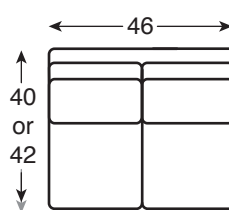

8006SW | Swivel Chair
overall: w 31 - 36 d 38, 40, 42 h 35.5
inside: w 22 d 19, 22, 25 h 15.5
seat: 20 arm: 23.75

8006SG | Swivel Glider
overall: w 31 - 36 d 38, 40, 42 h 35.5
inside: w 22 d 19, 22, 25 h 15.5
seat: 20 arm: 23.75

8007 | Ottoman
overall: w 28.5 d 20.5 h 19

8008 | LAF Sofa
overall: w 73.5 - 76 d 40, 42 h 35.5
inside: w 69 d 22, 25 h 15.5
seat: 20 arm: 23.75

8010 | LAF Corner Sofa
overall: w 91.5 - 94 d 40, 42 h 35.5
inside: w 84, 87 d 22, 25 h 15.5
seat: 20 arm: 23.75

8009 | RAF Sofa
overall: w 73.5 - 76 d 40, 42 h 35.5
inside: w 69 d 22, 25 h 15.5
seat: 20 arm: 23.75

8011 | RAF Corner Sofa
overall: w 91.5 - 94 d 40, 42 h 35.5
inside: w 84, 87 d 22, 25 h 15.5
seat: 20 arm: 23.75

8012 | Armless Sofa
overall: w 69 d 40, 42 h 35.5
inside: w 69 d 22, 25 h 15.5
seat: 20

8015 | Armless Love Seat
overall: w 46 d 40, 42 h 35.5
inside: w 46 d 22, 25 h 15.5
seat: 20

8018 | Corner Chair
overall: w 40, 42 d 40, 42 h 35.5
inside: w 22 d 22, 25 h 15.5
seat: 20