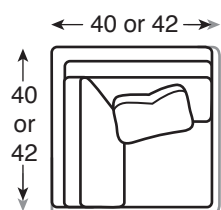

8007 | Ottoman
overall: w 28.5 d 20.5 h 19

8008 | LAF Sofa
overall: w 73.5 - 76 d 40, 42 h 35.5
inside: w 69 d 22, 25 h 15.5
seat: 20 arm: 23.75

8010 | LAF Corner Sofa
overall: w 91.5 - 94 d 40, 42 h 35.5
inside: w 84, 87 d 22, 25 h 15.5
seat: 20 arm: 23.75

8009 | RAF Sofa
overall: w 73.5 - 76 d 40, 42 h 35.5
inside: w 69 d 22, 25 h 15.5
seat: 20 arm: 23.75

8011 | RAF Corner Sofa
overall: w 91.5 - 94 d 40, 42 h 35.5
inside: w 84, 87 d 22, 25 h 15.5
seat: 20 arm: 23.75

8012 | Armless Sofa
overall: w 69 d 40, 42 h 35.5
inside: w 69 d 22, 25 h 15.5
seat: 20

8015 | Armless Love Seat
overall: w 46 d 40, 42 h 35.5
inside: w 46 d 22, 25 h 15.5
seat: 20

8018 | Corner Chair
overall: w 40, 42 d 40, 42 h 35.5
inside: w 22 d 22, 25 h 15.5
seat: 20

8013 | LAF Love Seat
overall: w 50.5 - 53 d 40, 42 h 35.5
inside: w 46 d 22, 25 h 15.5
seat: 20 arm: 23.75

8014 | RAF Love Seat
overall: w 50.5 - 53 d 40, 42 h 35.5
inside: w 46 d 22, 25 h 15.5
seat: 20 arm: 23.75