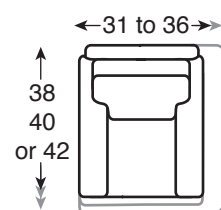

8001 | Large Sofa
overall: w 83 - 88 d 38, 40, 42 h 35.5
inside: w 74 d 19, 22, 25 h 15.5
seat: 20 arm: 23.75

8002 | Sofa
overall: w 77 - 81.5 d 38, 40, 42 h 35.5
inside: w 74 d 19, 22, 25 h 15.5
seat: 20 arm: 23.75

8003 | Apartment Sofa
overall: w 71 - 75.5 d 38, 40, 42 h 35.5
inside: w 74 d 19, 22, 25 h 15.5
seat: 20 arm: 23.75

8004 | Love Seat
overall: w 59 - 64 d 38, 40, 42 h 35.5
inside: w 50 d 19, 22, 25 h 15.5
seat: 20 arm: 23.75

8005 | Love Seat
overall: w 53 - 58 d 38, 40, 42 h 35.5
inside: w 44 d 19, 22, 25 h 15.5
seat: 20 arm: 23.75

8006 | Chair
overall: w 31 - 36 d 38, 40, 42 h 35.5
inside: w 22 d 19, 22, 25 h 15.5
seat: 20 arm: 23.75

8006SW | Swivel Chair
overall: w 31 - 36 d 38, 40, 42 h 35.5
inside: w 22 d 19, 22, 25 h 15.5
seat: 20 arm: 23.75

8006SG | Swivel Glider
overall: w 31 - 36 d 38, 40, 42 h 35.5
inside: w 22 d 19, 22, 25 h 15.5
seat: 20 arm: 23.75