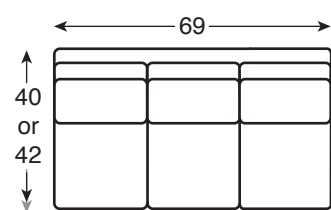

8006SW | Swivel Chair
overall: w 31 - 36 d 38, 40, 42 h 35.5
inside: w 22 d 19, 22, 25 h 15.5
seat: 20 arm: 23.75

8006SG | Swivel Glider
overall: w 31 - 36 d 38, 40, 42 h 35.5
inside: w 22 d 19, 22, 25 h 15.5
seat: 20 arm: 23.75

8007 | Ottoman
overall: w 28.5 d 20.5 h 19

8008 | LAF Sofa
overall: w 73.5 - 76 d 40, 42 h 35.5
inside: w 69 d 22, 25 h 15.5
seat: 20 arm: 23.75

8010 | LAF Corner Sofa
overall: w 91.5 - 94 d 40, 42 h 35.5
inside: w 84, 87 d 22, 25 h 15.5
seat: 20 arm: 23.75

8009 | RAF Sofa
overall: w 73.5 - 76 d 40, 42 h 35.5
inside: w 69 d 22, 25 h 15.5
seat: 20 arm: 23.75

8011 | RAF Corner Sofa
overall: w 91.5 - 94 d 40, 42 h 35.5
inside: w 84, 87 d 22, 25 h 15.5
seat: 20 arm: 23.75

8012 | Armless Sofa
overall: w 69 d 40, 42 h 35.5
inside: w 69 d 22, 25 h 15.5
seat: 20

8015 | Armless Love Seat
overall: w 46 d 40, 42 h 35.5
inside: w 46 d 22, 25 h 15.5
seat: 20

8018 | Corner Chair
overall: w 40, 42 d 40, 42 h 35.5
inside: w 22 d 22, 25 h 15.5
seat: 20