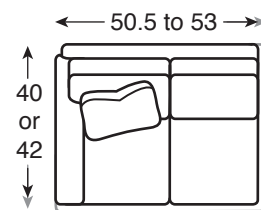

8007 | Ottoman
overall: w 28.5 d 20.5 h 19

8008 | LAF Sofa
overall: w 73.5 - 76 d 40, 42 h 35.5
inside: w 69 d 22, 25 h 15.5
seat: 20 arm: 23.75

8010 | LAF Corner Sofa
overall: w 91.5 - 94 d 40, 42 h 35.5
inside: w 84, 87 d 22, 25 h 15.5
seat: 20 arm: 23.75

8009 | RAF Sofa
overall: w 73.5 - 76 d 40, 42 h 35.5
inside: w 69 d 22, 25 h 15.5
seat: 20 arm: 23.75

8011 | RAF Corner Sofa
overall: w 91.5 - 94 d 40, 42 h 35.5
inside: w 84, 87 d 22, 25 h 15.5
seat: 20 arm: 23.75

8012 | Armless Sofa
overall: w 69 d 40, 42 h 35.5
inside: w 69 d 22, 25 h 15.5
seat: 20

8015 | Armless Love Seat
overall: w 46 d 40, 42 h 35.5
inside: w 46 d 22, 25 h 15.5
seat: 20

8018 | Corner Chair
overall: w 40, 42 d 40, 42 h 35.5
inside: w 22 d 22, 25 h 15.5
seat: 20

8013 | LAF Love Seat
overall: w 50.5 - 53 d 40, 42 h 35.5
inside: w 46 d 22, 25 h 15.5
seat: 20 arm: 23.75

8014 | RAF Love Seat
overall: w 50.5 - 53 d 40, 42 h 35.5
inside: w 46 d 22, 25 h 15.5
seat: 20 arm: 23.75