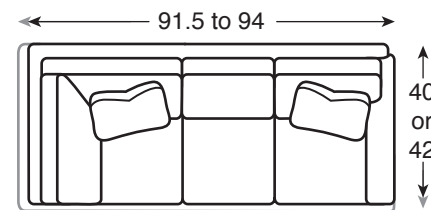

8006SW | Swivel Chair
overall: w 31 - 36 d 38, 40, 42 h 35.5
inside: w 22 d 19, 22, 25 h 15.5
seat: 20 arm: 23.75

8006SG | Swivel Glider
overall: w 31 - 36 d 38, 40, 42 h 35.5
inside: w 22 d 19, 22, 25 h 15.5
seat: 20 arm: 23.75

8007 | Ottoman
overall: w 28.5 d 20.5 h 19

8008 | LAF Sofa
overall: w 73.5 - 76 d 40, 42 h 35.5
inside: w 69 d 22, 25 h 15.5
seat: 20 arm: 23.75

8010 | LAF Corner Sofa
overall: w 91.5 - 94 d 40, 42 h 35.5
inside: w 84, 87 d 22, 25 h 15.5
seat: 20 arm: 23.75

8009 | RAF Sofa
overall: w 73.5 - 76 d 40, 42 h 35.5
inside: w 69 d 22, 25 h 15.5
seat: 20 arm: 23.75

8011 | RAF Corner Sofa
overall: w 91.5 - 94 d 40, 42 h 35.5
inside: w 84, 87 d 22, 25 h 15.5
seat: 20 arm: 23.75

8012 | Armless Sofa
overall: w 69 d 40, 42 h 35.5
inside: w 69 d 22, 25 h 15.5
seat: 20

8015 | Armless Love Seat
overall: w 46 d 40, 42 h 35.5
inside: w 46 d 22, 25 h 15.5
seat: 20

8018 | Corner Chair
overall: w 40, 42 d 40, 42 h 35.5
inside: w 22 d 22, 25 h 15.5
seat: 20