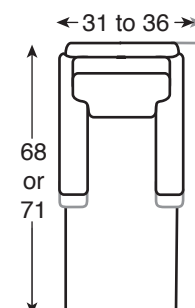

8012 | Armless Sofa
overall: w 69 d 40, 42 h 35.5
inside: w 69 d 22, 25 h 15.5
seat: 20

8015 | Armless Love Seat
overall: w 46 d 40, 42 h 35.5
inside: w 46 d 22, 25 h 15.5
seat: 20

8018 | Corner Chair
overall: w 40, 42 d 40, 42 h 35.5
inside: w 22 d 22, 25 h 15.5
seat: 20

8013 | LAF Love Seat
overall: w 50.5 - 53 d 40, 42 h 35.5
inside: w 46 d 22, 25 h 15.5
seat: 20 arm: 23.75

8014 | RAF Love Seat
overall: w 50.5 - 53 d 40, 42 h 35.5
inside: w 46 d 22, 25 h 15.5
seat: 20 arm: 23.75

8019 | Armless Wedge
overall: w 70, 74 d 40, 42 h 35.5
inside: d 22, 25 h 15.5
seat: 20

8016 | LAF Chaise
overall: w 27.5 - 30 d 68, 71 h 35.5
inside: w 23 d 50, 53 h 15.5
seat: 20 arm: 23.75
ARM LENGTH BASED ON DEPTH:
depth: 68; arm length: 40
depth: 71; arm length: 42
T-Cushion only

8017 | RAF Chaise
overall: w 27.5 - 30 d 68, 71 h 35.5
inside: w 23 d 50, 53 h 15.5
seat: 20 arm: 23.75
ARM LENGTH BASED ON DEPTH:
depth: 68; arm length: 40
depth: 71; arm length: 42
T-Cushion only

8020 | Two Arm Chaise
overall: w 31 - 36 d 68, 71 h 35.5
inside: w 23 d 50, 53 h 15.5
seat: 20 arm: 23.75
ARM LENGTH BASED ON DEPTH:
depth: 68; arm length: 40
depth: 71; arm length: 42
T-Cushion only