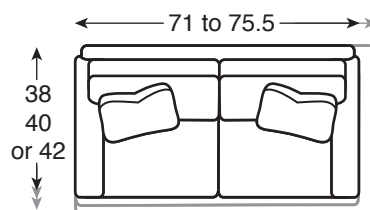

1 SELECT YOUR FRAME (MEASUREMENTS):

All PROFILES frames, except the Sectionals and Chaises are available as 38", 40", or 42" depths. Sectional frames are available as 40", 42" depths and Chaises are available as 68" or 71" depths. Sectional Corner Sofas are available as 91" or 94" widths. Wedge armless sofas are available as 70" or 74" widths. Keep in mind that certain arm choices may change the width of the piece you are creating. Width varies based on arm selection. **Please refer to the Variable Width By Arm Type Chart on the back. Or refer to the same chart in the PROFILES price list.**

8001 | Large Sofa
overall: w 83 - 88 d 38, 40, 42 h 35.5
inside: w 74 d 19, 22, 25 h 15.5
seat: 20 arm: 23.75

8002 | Sofa
overall: w 77 - 81.5 d 38, 40, 42 h 35.5
inside: w 74 d 19, 22, 25 h 15.5
seat: 20 arm: 23.75

8003 | Apartment Sofa
overall: w 71 - 75.5 d 38, 40, 42 h 35.5
inside: w 74 d 19, 22, 25 h 15.5
seat: 20 arm: 23.75

8004 | Love Seat
overall: w 59 - 64 d 38, 40, 42 h 35.5
inside: w 50 d 19, 22, 25 h 15.5
seat: 20 arm: 23.75

8005 | Love Seat
overall: w 53 - 58 d 38, 40, 42 h 35.5
inside: w 44 d 19, 22, 25 h 15.5
seat: 20 arm: 23.75

8006 | Chair
overall: w 31 - 36 d 38, 40, 42 h 35.5
inside: w 22 d 19, 22, 25 h 15.5
seat: 20 arm: 23.75