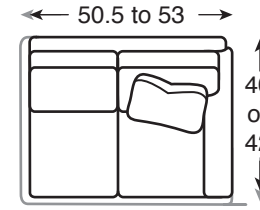

8009 | RAF Sofa
overall: w 73.5 - 76 d 40, 42 h 35.5
inside: w 69 d 22, 25 h 15.5
seat: 20 arm: 23.75

8011 | RAF Corner Sofa
overall: w 91.5 - 94 d 40, 42 h 35.5
inside: w 84, 87 d 22, 25 h 15.5
seat: 20 arm: 23.75

8012 | Armless Sofa
overall: w 69 d 40, 42 h 35.5
inside: w 69 d 22, 25 h 15.5
seat: 20

8015 | Armless Love Seat
overall: w 46 d 40, 42 h 35.5
inside: w 46 d 22, 25 h 15.5
seat: 20

8018 | Corner Chair
overall: w 40, 42 d 40, 42 h 35.5
inside: w 22 d 22, 25 h 15.5
seat: 20

8013 | LAF Love Seat
overall: w 50.5 - 53 d 40, 42 h 35.5
inside: w 46 d 22, 25 h 15.5
seat: 20 arm: 23.75

8014 | RAF Love Seat
overall: w 50.5 - 53 d 40, 42 h 35.5
inside: w 46 d 22, 25 h 15.5
seat: 20 arm: 23.75

8019 | Armless Wedge
overall: w 70, 74 d 40, 42 h 35.5
inside: d 22, 25 h 15.5
seat: 20

8016 | LAF Chaise
overall: w 27.5 - 30 d 68, 71 h 35.5
inside: w 23 d 50, 53 h 15.5
seat: 20 arm: 23.75
ARM LENGTH BASED ON DEPTH:
depth: 68; arm length: 40
depth: 71; arm length: 42
T-Cushion only